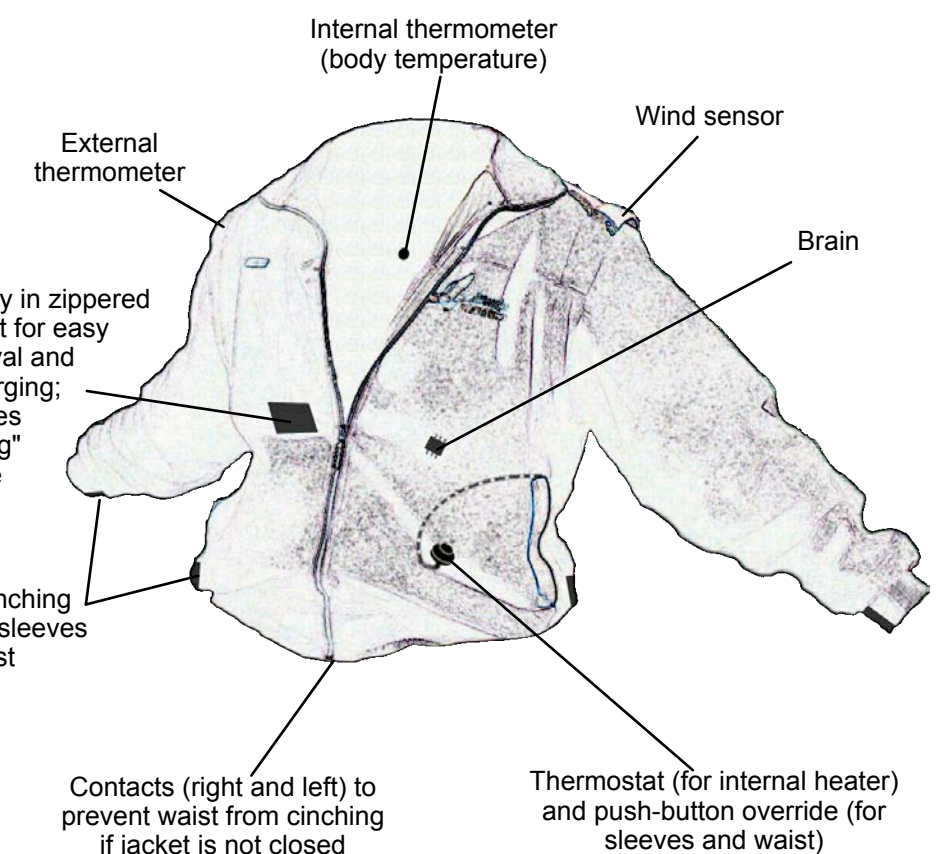

Comfortable

Soft

Protective

Warm

Versatile

Modular; Layerable

Can be used by itself, or as a component of a larger system.

The sleeves detach...

...but I never actually detach them. So I'm willing to sacrifice that feature in order to add the technology:

Internal Heater

A low-power electric blanket with an adjustable thermostat.

Retractable headset inside edge of zipper

Embedded cell phone

increases sense of security and independence.

LCD on sleeve displays Caller ID. Screen slides out to expose keypad.

Proposed Features

Internal thermometer (body temperature)

Wind sensor

Brain

External thermometer

Battery in zippered pocket for easy removal and recharging; vibrates to "ring" phone

Motors for cinching and releasing sleeves and waist

Contacts (right and left) to prevent waist from cinching if jacket is not closed